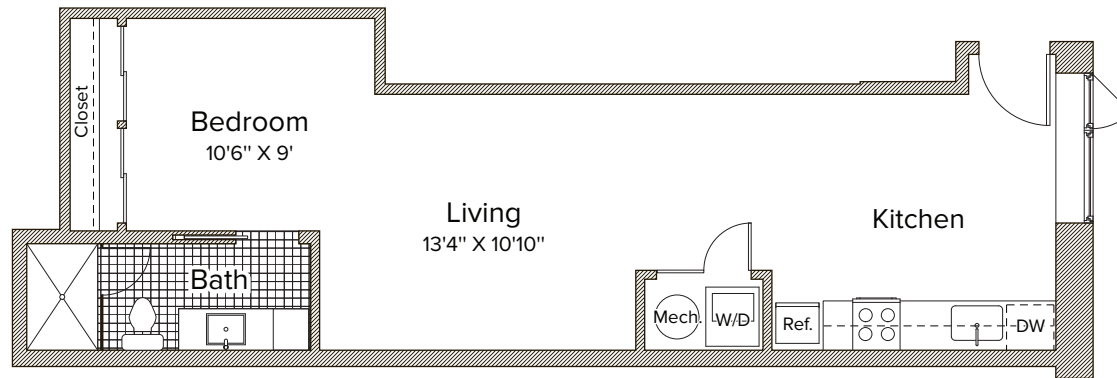

1729 T Street

Unit #1 | Studio
655 sq. ft.